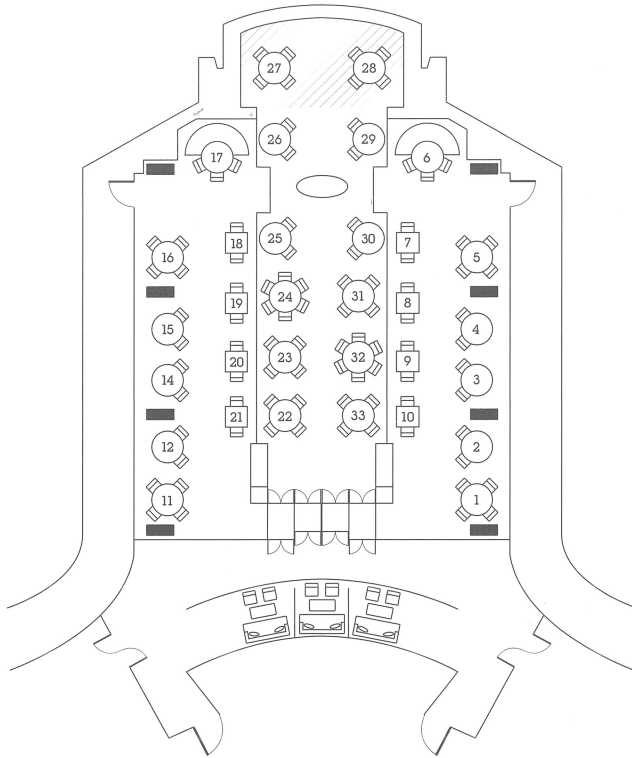

GALVIN at
WINDOWS
 RESTAURANT & BAR

Restaurant	Galvin at Windows
Location	Mayfair
Michelin-star	✓
Exclusive Hire	✓
Group Dining	✓
Private Dining	✓
WiFi	✓

	Exclusive Hire - Restaurant	Exclusive Hire - Bar	Exclusive Hire - Entire venue	Balcony area
Wheelchair Access	✓	✓	✓	✓
Seating	140	60	140	16-30
Standing	200	110	300	-
Natural Daylight	✓	✓	✓	✓