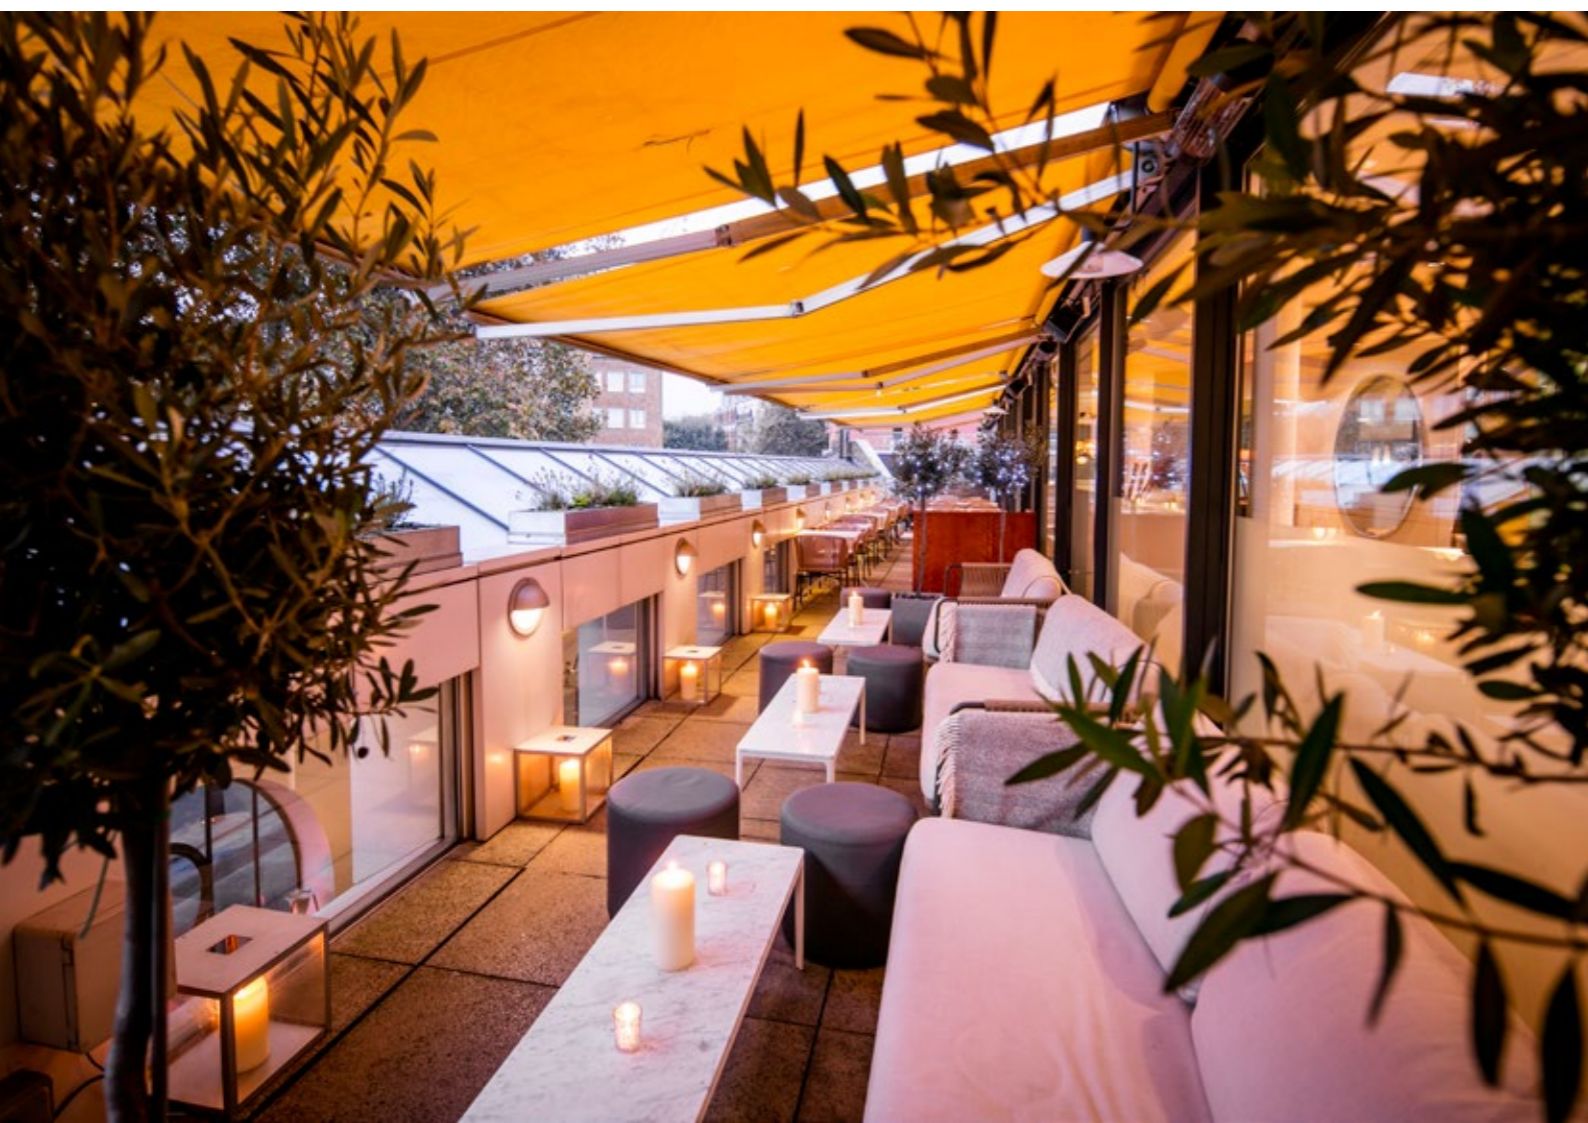

EXCLUSIVE HIRE

Perfectly situated in Marylebone Village, Orrery is an ideal venue for your special celebration, be it a birthday, anniversary, launch party or corporate networking event.

Exclusive hire at Orrery gives you complete private use of all three of our areas including our elegant main dining room, intimate bar and rooftop terrace.

We can help you to transform and theme the space, tailoring the event to suit your needs. Bespoke menus can also be created around your requirements.

Orrery's dedicated Event Manager will guide you through every step of your event and will be there to assist with any finer details or requirements you may have.

Capacities

100 people
Seated lunch and dinner

150 people
Standing reception