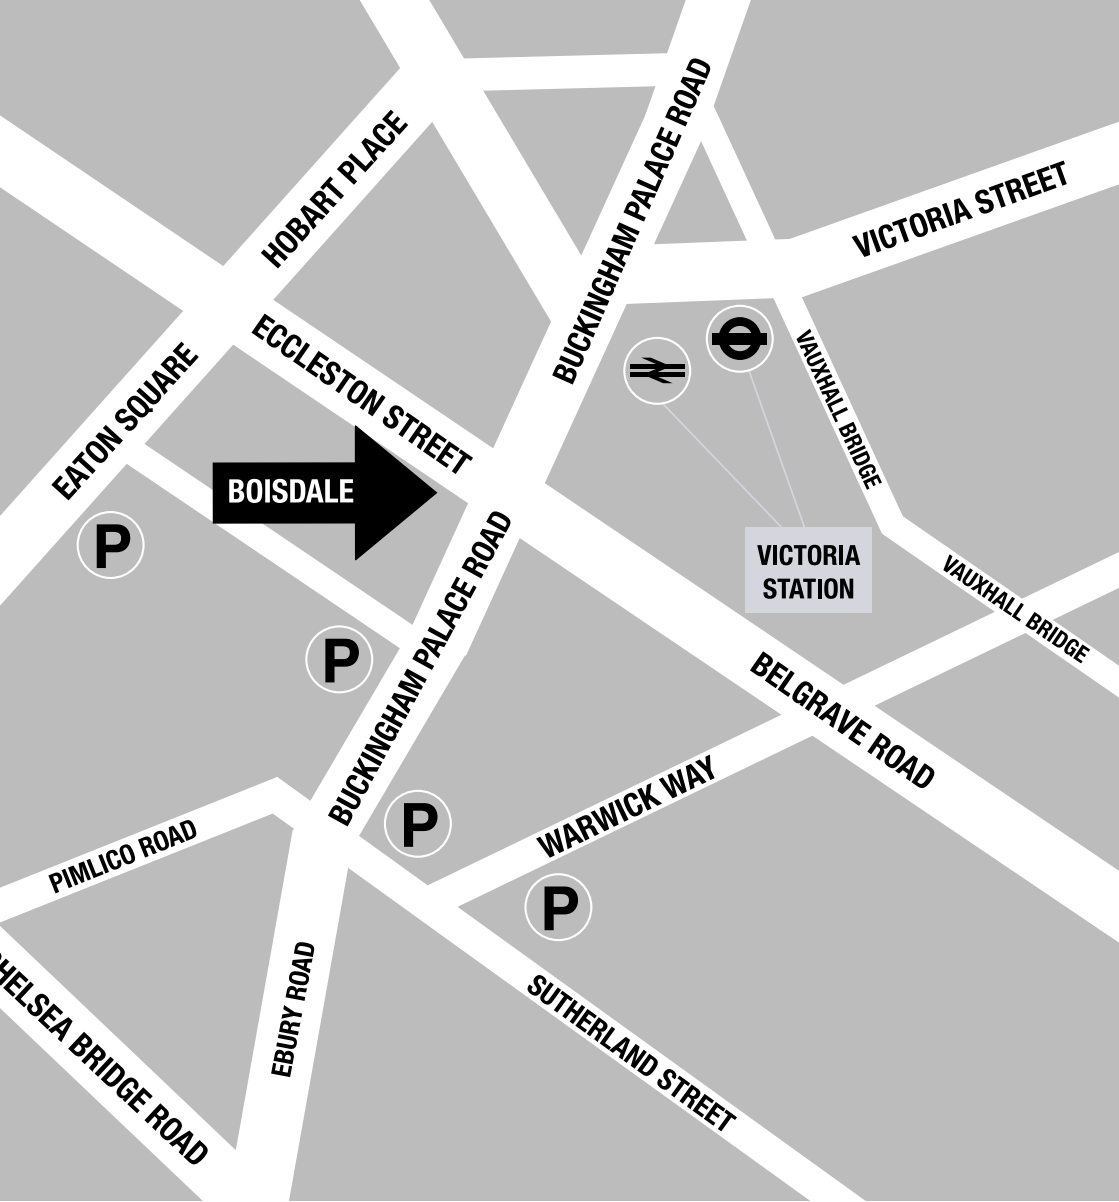

PRIVATE DINING ENQUIRES

Reservations manager
on 020 7259 1262
reservations@boisdale.co.uk
www.boisdale.co.uk

Boisdale of Belgravia
13-15 Eccleston Street, Belgravia, London SW1W 9LX