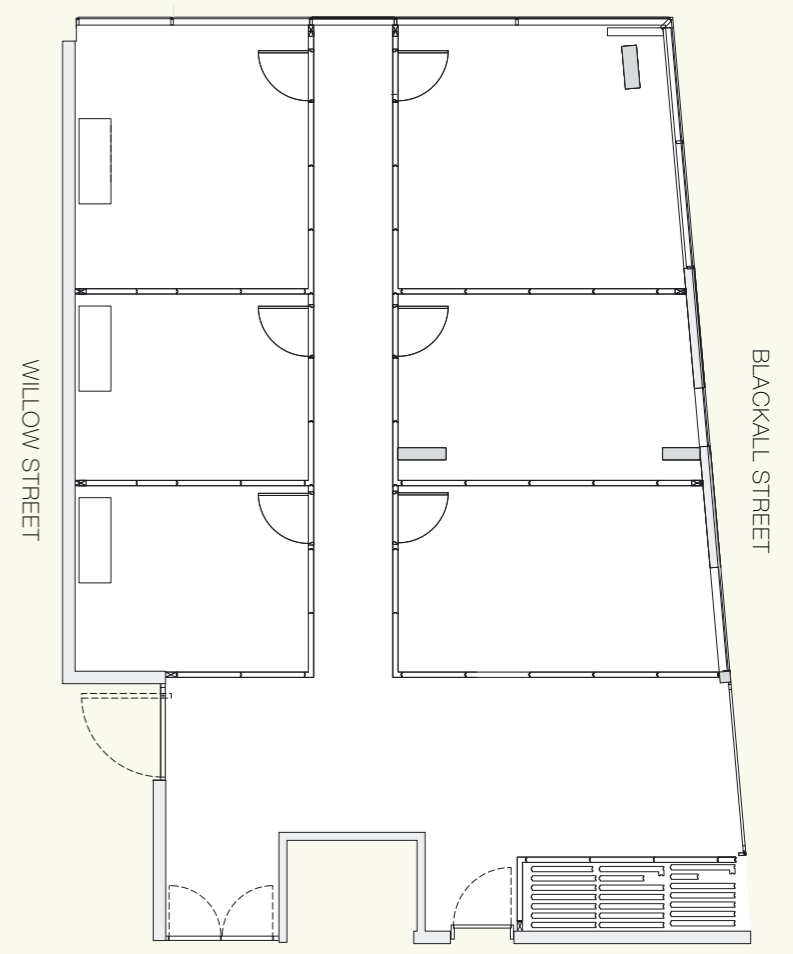

NOBU HOTEL
SHOREDITCH

Celebrate with us

KAIJŌ
EVENTS SPACE

Located on the ground floor, our dynamic events space Kaijō benefits from natural daylight and private access from the street.

The flexibility of the space offers up to 6 different room options over 178 square meters. It is the perfect place to organise any type of meeting or social event, with the unique added value of serving Nobu's iconic cuisine.

BOOKING ENQUIRIES
events-shoreditch@nobuhotels.com

KAIJŌ EVENTS SPACE

SPACE NAME	SPACE SIZE (SQM)	BOARDROOM	PRIVATE DINING	BANQUET	THEATRE	U-SHAPE	COCKTAIL RECEPTION
KAIJŌ	178	40	120	120	87	30	200
ICHI	15	6	14				
NI	15	6	14				
SAN	22	8	20				
GO	26	9	20				
ROKU	20	8	14				
NANA	21	10	14				
NOBU RESTAURANT	203		240				
SEMI PRIVATE DINING ROOM	25		18				
SUSHI COUNTER	11		10				
NOBU TERRACE 1	32		15				
NOBU TERRACE 2	15		8				
NOBU TERRACE 3	22		10				
NOBU TERRACE 4 (UPPER TERRACE)	43		43				