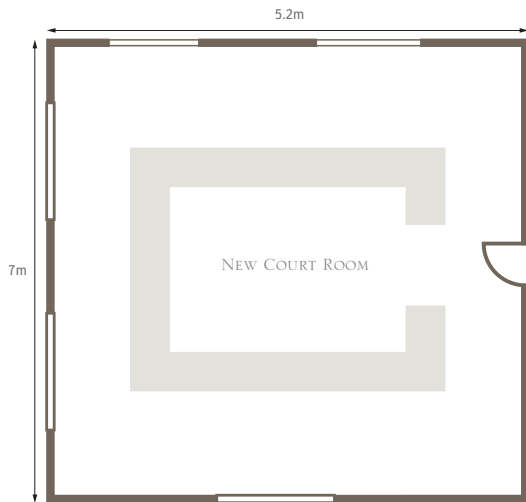

MAXIMUM SEATING CAPACITY

Boardroom	Cabaret Style	U-Shape	Rounds	Theatre with AV 95 and 110 without AV	Reception
42	48	87	80		150

230 entire venue reception

DIMENSIONS

13.5m x 7m

THE GREAT HALL

UP TO 87 SEATED U-SHAPE

MAXIMUM SEATING CAPACITY

Oval	U-Shape	Reception	Rounds
22	27	30	28

DIMENSIONS

6.7m x 6.8m

THE OLD COURT ROOM

UP TO 22 OVAL TABLE

New Court Room

THIS DINING ROOM IS SITUATED ON THE FIRST FLOOR WITH ITS OWN LAVATORIES AND CLOAKROOM AND IS EXTREMELY PRIVATE.

IT BOASTS STUNNING VIEWS ACROSS WHITTINGTON GARDENS. BATHED IN NATURAL DAYLIGHT THE ROOM IS EXTREMELY POPULAR FOR SMALLER BREAKFAST AND LUNCH MEETINGS AS WELL AS INTIMATE DINNERS HOLDING UP TO 23 BOARDROOM STYLE OR 30 U-SHAPED.

IT ALSO HAS ITS OWN WI-FI.

MAXIMUM SEATING CAPACITY

Boardroom	U-Shape	Reception
23	30	35

DIMENSIONS

7.5m x 5.2m

THE NEW COURT ROOM

UP TO 23 BOARDROOM TABLE

About Innholders