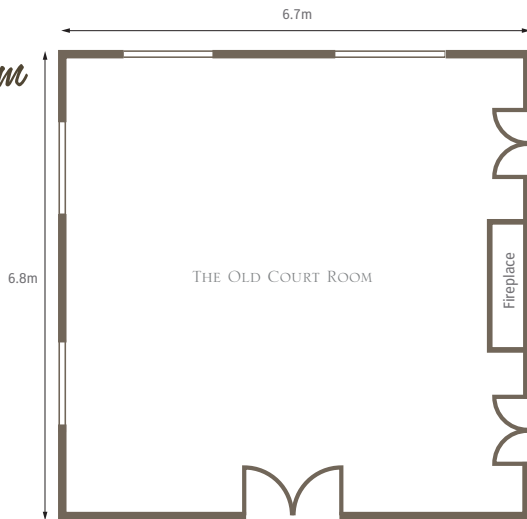

MAXIMUM SEATING CAPACITY

Boardroom	Cabaret Style	U-Shape	Rounds	Theatre with AV 95 and 110 without AV	Reception
42	48	87	80		150

230 entire venue reception

DIMENSIONS

13.5m x 7m

THE GREAT HALL

UP TO 87 SEATED U-SHAPE

THE GREAT HALL

UP TO 65 U-SHAPE WITH AV AND 80 ON ROUNDS

The Old Court Room

THIS TRADITIONAL PRIVATE DINING ROOM BOASTS STUNNING VIEWS ACROSS WHITTINGTON GARDENS.

IT HAS A RARE SELECTION OF MEMBERS SILVER SPOONS DATING BACK TO THE 1500'S AND ORIGINAL GLASSWARE.

MAXIMUM SEATING CAPACITY

Oval	U-Shape	Reception	Rounds
22	27	30	28

DIMENSIONS

6.7m x 6.8m

THE OLD COURT ROOM

UP TO 22 OVAL TABLE

New Court Room

THIS DINING ROOM IS SITUATED ON THE FIRST FLOOR WITH ITS OWN LAVATORIES AND CLOAKROOM AND IS EXTREMELY PRIVATE.

IT ALSO HAS ITS OWN WI-FI.

MAXIMUM SEATING CAPACITY

Boardroom	U-Shape	Reception
23	30	35

DIMENSIONS

7.5m x 5.2m

THE NEW COURT ROOM

UP TO 23 BOARDROOM TABLE

About Innholders